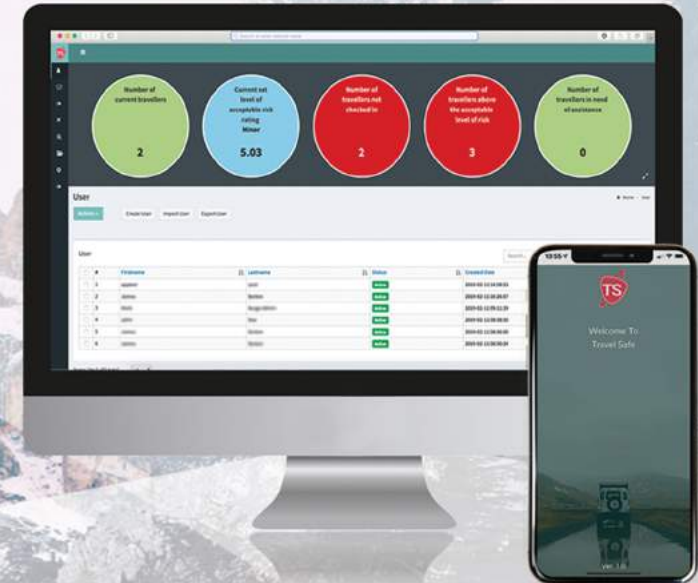

You can see how many travellers you have on a trip, if any of them are above your pre-set acceptable level of risk, if any travellers have missed a check-in and if anyone has requested assistance – all on one screen. Easy.

TI 4

# Individual Travel Risk Assessments

Traditional travel risk management solutions only offer travel risk assessments based on the country you're visiting. Travel Safe 360 is the first solution in the market to factor the traveller into the equation, offering fully-tailored assessments for each traveller, complete with targeted, relevant training recommendations.

# TRAVEL SAFE 360

*The most comprehensive  
Travel Safety solution ever*

- **AUTO-LOCATE**  
Auto-locate your users in the event of an emergency
- **RAPID ONBOARDING**  
Import all of your users in one go, saving time, money and hassle